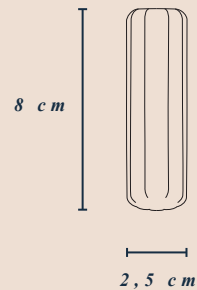

## DIMENSIONS | WEIGHT | MATERIAL | COLOR

the Octo	9,5 x 8,5 x 4,0 cm	0,1 kg	Ceramic	Plum
the Coral	7,5 x 7,0 x 3,0 cm	0,1 kg	Ceramic	Lime
the Pebble	7,0 x 6,0 x 3,5 cm	0,1 kg	Ceramic	Cherry
the Serpent	8,0 x 6,5 x 6,0 cm	0,1 kg	Ceramic	Cerulian
the Sea Bone	2,5 x 8,0 x 4,0 cm	0,1 kg	Ceramic	Sherbet