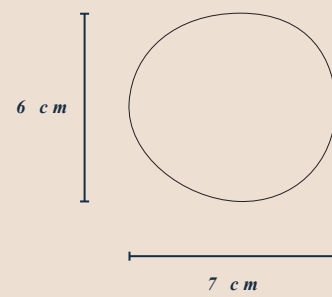

the FOSSIL WALL HOOK

the Octo

the Coral

the Pebble

the Serpent

the Sea Bone

DIMENSIONS | WEIGHT | MATERIAL | COLOR

the Octo	9,5 x 8,5 x 4,0 cm	| 0,1 kg	| Ceramic	| Plum
the Coral	7,5 x 7,0 x 3,0 cm	| 0,1 kg	| Ceramic	| Lime
the Pebble	7,0 x 6,0 x 3,5 cm	| 0,1 kg	| Ceramic	| Cherry
the Serpent	8,0 x 6,5 x 6,0 cm	| 0,1 kg	| Ceramic	| Cerulian
the Sea Bone	2,5 x 8,0 x 4,0 cm	| 0,1 kg	| Ceramic	| Sherbet