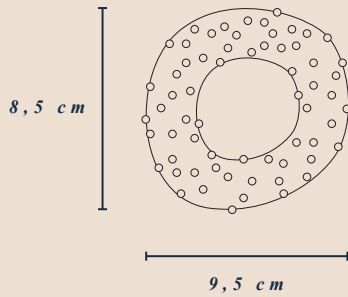

the FOSSIL WALL HOOK

the Octo