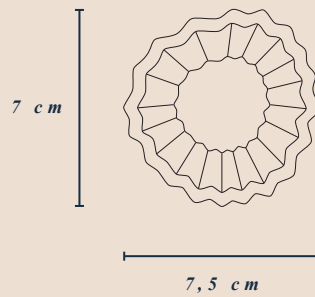

the FOSSIL WALL HOOK

the Octo

the Coral

the Pebble

the Serpent

the Sea Bone

DIMENSIONS | WEIGHT | MATERIAL | COLOR

the Octo	9,5 x 8,5 x 4,0 cm	| 0,1 kg	| Ceramic	| Plum
the Coral	7,5 x 7,0 x 3,0 cm	| 0,1 kg	| Ceramic	| Lime
the Pebble	7,0 x 6,0 x 3,5 cm	| 0,1 kg	| Ceramic	| Cherry
the Serpent	8,0 x 6,5 x 6,0 cm	| 0,1 kg	| Ceramic	| Cerulian
the Sea Bone	2,5 x 8,0 x 4,0 cm	| 0,1 kg	| Ceramic	| Sherbet