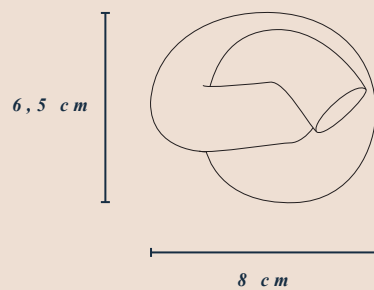

the Serpent